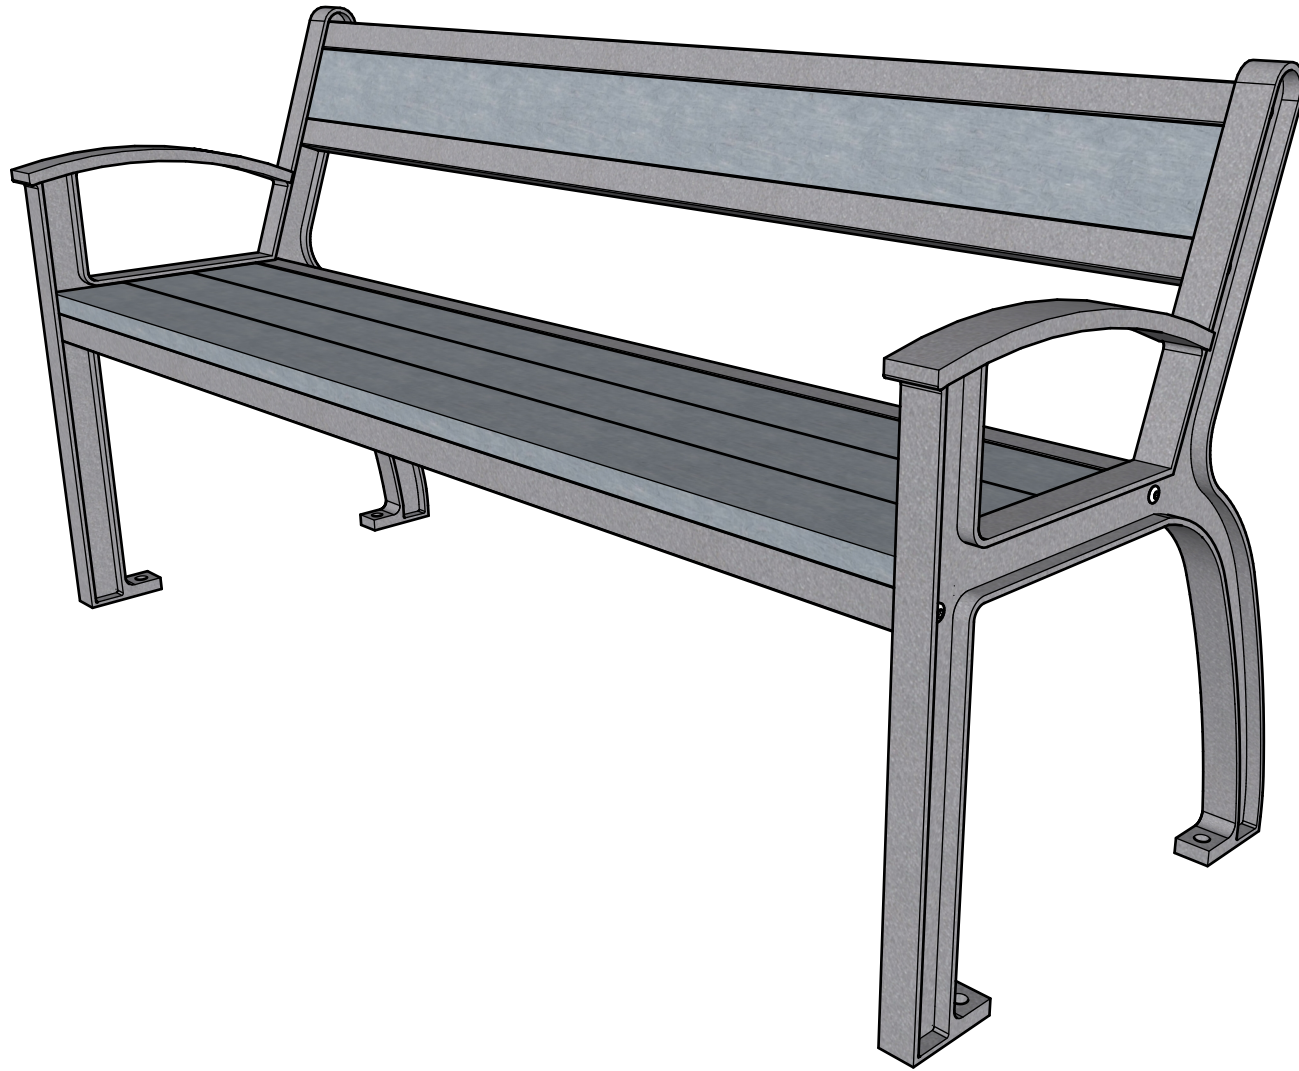

Wishbone
site furnishings

WISHBONE SITE FURNISHINGS

210-27090 GLOUCESTER WAY LANGLEY, BC

DWG. TITLE: Beselt Park Bench

REVISION: 01/01/20 R:00

MATERIAL:
ALUMINUM

DWG. NO.
DWSBBN01012000

DRAWN BY:
JAMES NEDEN

PATTERN NO.
N/A

MODEL NO.
B-5

SCALE:
1:12

SHEET:
1 OF 2

DATE:
01 JAN 20

 site furnishings

WISHBONE SITE FURNISHINGS

210-27090 GLOUCESTER WAY LANGLEY, BC

DWG. TITLE: Beselt Park Bench

REVISION: 01/01/20 R:00

MATERIAL:
ALUMINUM

DWG. NO.
DWSBBN01012000

DRAWN BY:
JAMES NEDEN

PATTERN NO.
N/A

MODEL NO.
B-5

SCALE:
AS SHOWN